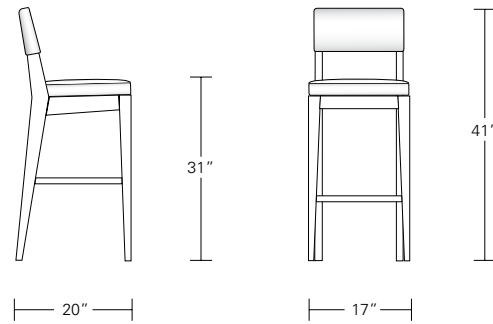

CADET BAR STOOL

17W x 20D x 41H

Shown in Dark Walnut in COL.

The wood framed Cadet Stool follows the design styling of the full-sized Chevron Stool, but in a more space-conscious way. While the stool's comfort is based on the larger stool's design, its more narrow width is a perfect solution for limited counter space.

Altura Furniture, Inc. 3500 N Mississippi Avenue, Portland, OR 97227 TEL 503.288.2228 FAX 503.288.2555 WEB alturafurniture.com

Cadet Counter Stool

17"W x 20"D x 36"H

Cadet Bar Stool

17"W x 20"D x 41"H

Chevron Counter Stool

21"W x 22"D x 40"H

Chevron Bar Stool

21"W x 22"D x 45"H

DESCRIPTION		FINISH OPTIONS		
<p>Cadet & Chevron Stool: Solid wood frame with upholstered seat. Brushed aluminum toe rail on stool.</p> <p>Standard Options: COM or COL. Upholstered or wood seat. Seat with top stitching. Swivel seat.</p> <p>Custom Orders: Custom sizes, woods and finishes are available. Please request a price quotation.</p>	<p>Standard Finishes</p>	<p>NATURAL</p> <p>Ash, Cherry, Mahogany, Maple, Walnut, Claro Toned Walnut, Oak.*</p> <p>*At additional cost.</p>	<p>STAINED</p> <p>Medium Ash, Dark Ash, Burnt Ash, Ebonized Ash, Medium Cherry, Dark Cherry, Medium Mahogany, Medium Walnut, Dark Walnut, Ebonized Walnut, Grey Walnut, Silver Walnut.</p>	<p>CERUSED</p> <p>Bleached Ash, Cerused Ash, Cerused Burnt Ash, Cerused Dark Ash, Cerused Mahogany, Cerused Dark Mahogany, Bleached Walnut, Cerused Walnut, Cerused Grey Walnut, Cerused Silver Walnut, Cerused Oak*.</p>
		<p>FABRIC AND LEATHER REQUIREMENTS</p> <p>COM: 1 yard for stool with upholstered back, 3/4 yard for stool with wood back. 54" wide plain fabric. Repeats and fabric less than 54" wide may require additional yardage.</p> <p>COL: 18 sqft. for stool with upholstered back, 15 sqft. for stool with wood back. Hides need to be 50-55 square feet. Smaller hides may require additional square feet.</p>		