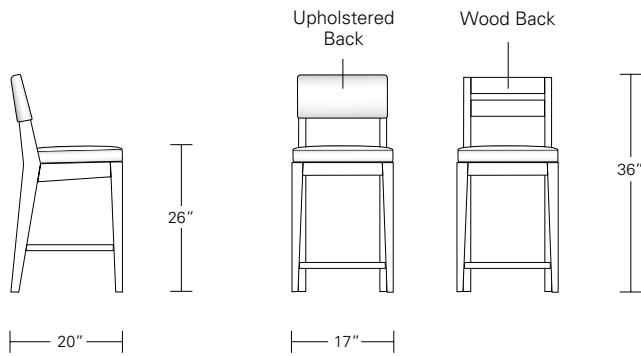

CADET BAR STOOL

17W x 20D x 41H

Shown in Dark Walnut in COL.

The wood framed Cadet Stool follows the design styling of the full-sized Chevron Stool, but in a more space-conscious way. While the stool's comfort is based on the larger stool's design, its more narrow width is a perfect solution for limited counter space.

Altura Furniture, Inc. 3500 N Mississippi Avenue, Portland, OR 97227 TEL 503.288.2228 FAX 503.288.2555 WEB alturafurniture.com

Cadet Counter Stool

17"W x 20"D x 36"H

Cadet Bar Stool

17"W x 20"D x 41"H

Chevron Counter Stool

21"W x 22"D x 40"H

Chevron Bar Stool

21"W x 22"D x 45"H

DESCRIPTION		FINISH OPTIONS		
<p>Cadet & Chevron Stool: Solid wood frame with upholstered seat. Brushed aluminum toe rail on stool.</p> <p>Standard Options: COM or COL. Upholstered or wood seat. Seat with top stitching. Swivel seat.</p> <p>Custom Orders: Custom sizes, woods and finishes are available. Please request a price quotation.</p>	<p>Standard Finishes</p>	<p>NATURAL</p> <p>Ash, Cherry, Mahogany, Maple, Walnut, Claro Toned Walnut, Oak.*</p> <p>*At additional cost.</p>	<p>STAINED</p> <p>Medium Ash, Dark Ash, Burnt Ash, Ebonized Ash, Medium Cherry, Dark Cherry, Medium Mahogany, Medium Walnut, Dark Walnut, Ebonized Walnut, Grey Walnut, Silver Walnut.</p>	<p>CERUSED</p> <p>Bleached Ash, Cerused Ash, Cerused Burnt Ash, Cerused Dark Ash, Cerused Mahogany, Cerused Dark Mahogany, Bleached Walnut, Cerused Walnut, Cerused Grey Walnut, Cerused Silver Walnut, Cerused Oak*.</p>
		<p>FABRIC AND LEATHER REQUIREMENTS</p> <p>COM: 1 yard for stool with upholstered back, 3/4 yard for stool with wood back. 54" wide plain fabric. Repeats and fabric less than 54" wide may require additional yardage.</p> <p>COL: 18 sqft. for stool with upholstered back, 15 sqft. for stool with wood back. Hides need to be 50-55 square feet. Smaller hides may require additional square feet.</p>		