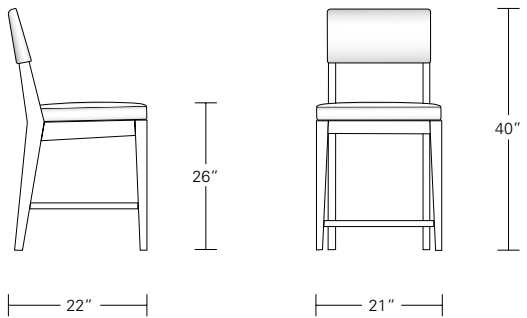

CADET BAR STOOL

17W x 20D x 41H

Shown in Dark Walnut in COL.

The wood framed Cadet Stool follows the design styling of the full-sized Chevron Stool, but in a more space-conscious way. While the stool's comfort is based on the larger stool's design, its more narrow width is a perfect solution for limited counter space.

Altura Furniture, Inc. 3500 N Mississippi Avenue, Portland, OR 97227 TEL 503.288.2228 FAX 503.288.2555 WEB alturafurniture.com

Cadet Counter Stool

17"W x 20"D x 36"H

Cadet Bar Stool

17"W x 20"D x 41"H

Chevron Counter Stool

21"W x 22"D x 40"H

Chevron Bar Stool

21"W x 22"D x 45"H

DESCRIPTION		FINISH OPTIONS		
<p>Cadet & Chevron Stool: Solid wood frame with upholstered seat. Brushed aluminum toe rail on stool.</p> <p>Standard Options: COM or COL. Upholstered or wood seat. Seat with top stitching. Swivel seat.</p> <p>Custom Orders: Custom sizes, woods and finishes are available. Please request a price quotation.</p>	<p>Standard Finishes</p>	<p>NATURAL</p> <p>Ash, Cherry, Mahogany, Maple, Walnut, Claro Toned Walnut, Oak.*</p> <p>*At additional cost.</p>	<p>STAINED</p> <p>Medium Ash, Dark Ash, Burnt Ash, Ebonized Ash, Medium Cherry, Dark Cherry, Medium Mahogany, Medium Walnut, Dark Walnut, Ebonized Walnut, Grey Walnut, Silver Walnut.</p>	<p>CERUSED</p> <p>Bleached Ash, Cerused Ash, Cerused Burnt Ash, Cerused Dark Ash, Cerused Mahogany, Cerused Dark Mahogany, Bleached Walnut, Cerused Walnut, Cerused Grey Walnut, Cerused Silver Walnut, Cerused Oak*.</p>
		<p>FABRIC AND LEATHER REQUIREMENTS</p> <p>COM: 1 yard for stool with upholstered back, 3/4 yard for stool with wood back. 54" wide plain fabric. Repeats and fabric less than 54" wide may require additional yardage.</p> <p>COL: 18 sqft. for stool with upholstered back, 15 sqft. for stool with wood back. Hides need to be 50-55 square feet. Smaller hides may require additional square feet.</p>		