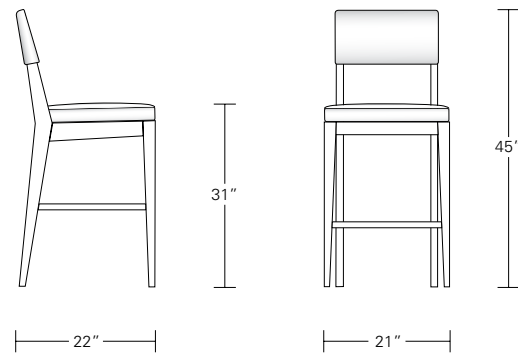

CADET BAR STOOL

17W x 20D x 41H

Shown in Dark Walnut in COL.

The wood framed Cadet Stool follows the design styling of the full-sized Chevron Stool, but in a more space-conscious way. While the stool's comfort is based on the larger stool's design, its more narrow width is a perfect solution for limited counter space.

Altura Furniture, Inc. 3500 N Mississippi Avenue, Portland, OR 97227 TEL 503.288.2228 FAX 503.288.2555 WEB alturafurniture.com

Cadet Counter Stool

17"W x 20"D x 36"H

Cadet Bar Stool

17"W x 20"D x 41"H

Chevron Counter Stool

21"W x 22"D x 40"H

Chevron Bar Stool

21"W x 22"D x 45"H

DESCRIPTION		FINISH OPTIONS		
<p>Cadet & Chevron Stool: Solid wood frame with upholstered seat. Brushed aluminum toe rail on stool.</p> <p>Standard Options: COM or COL. Upholstered or wood seat. Seat with top stitching. Swivel seat.</p> <p>Custom Orders: Custom sizes, woods and finishes are available. Please request a price quotation.</p>	<p>Standard Finishes</p>	<p>NATURAL</p> <p>Ash, Cherry, Mahogany, Maple, Walnut, Claro Toned Walnut, Oak.*</p> <p>*At additional cost.</p>	<p>STAINED</p> <p>Medium Ash, Dark Ash, Burnt Ash, Ebonized Ash, Medium Cherry, Dark Cherry, Medium Mahogany, Medium Walnut, Dark Walnut, Ebonized Walnut, Grey Walnut, Silver Walnut.</p>	<p>CERUSED</p> <p>Bleached Ash, Cerused Ash, Cerused Burnt Ash, Cerused Dark Ash, Cerused Mahogany, Cerused Dark Mahogany, Bleached Walnut, Cerused Walnut, Cerused Grey Walnut, Cerused Silver Walnut, Cerused Oak*.</p>
		<p>FABRIC AND LEATHER REQUIREMENTS</p> <p>COM: 1 yard for stool with upholstered back, 3/4 yard for stool with wood back. 54" wide plain fabric. Repeats and fabric less than 54" wide may require additional yardage.</p> <p>COL: 18 sqft. for stool with upholstered back, 15 sqft. for stool with wood back. Hides need to be 50-55 square feet. Smaller hides may require additional square feet.</p>		